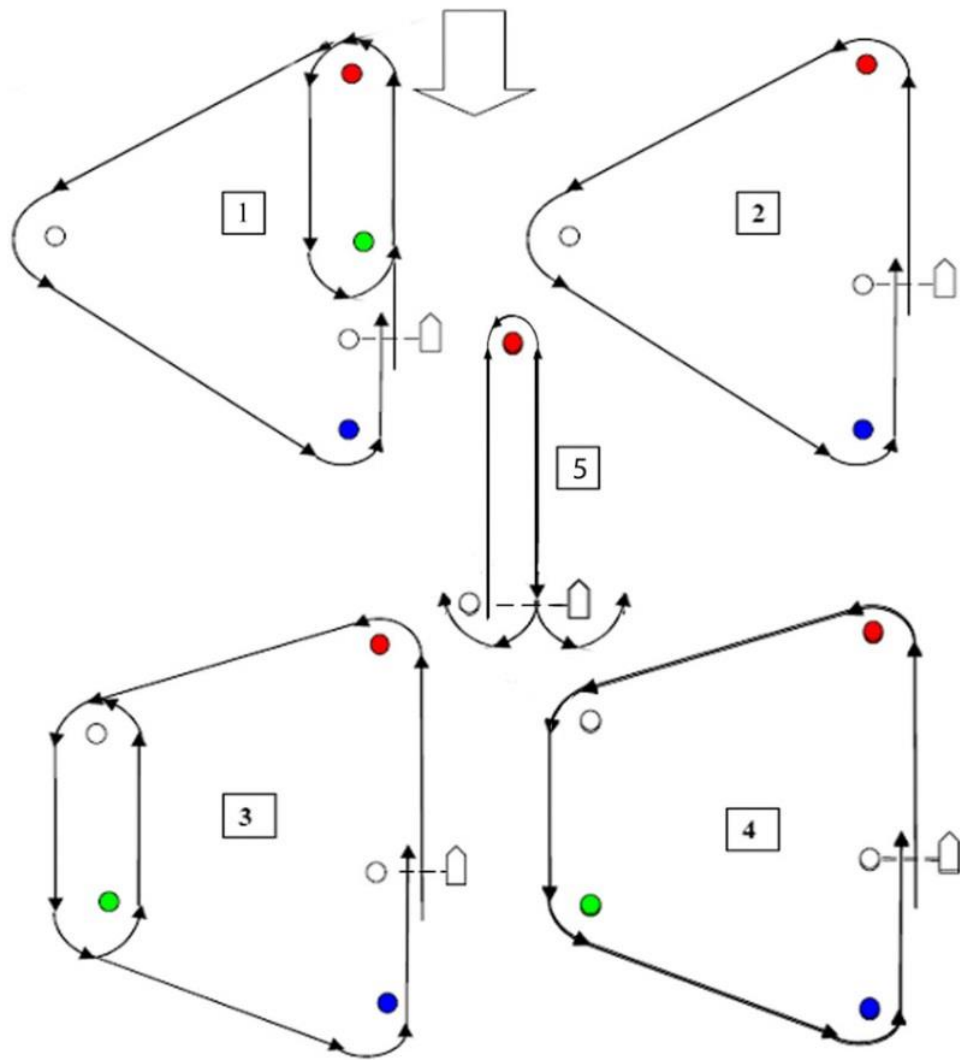

LLSC Standard Courses.

Duration Aim for lap times 10-15 mins
Aim for race time 50 mins Sunday 40 mins Wednesday.

ISAF Race Signals

Start Sequence

- 5 mins			
- 4 mins			
- 1 mins			
Start			

In case of OCS (Boats over line at start)

Individual Recall				Continue Race
General Recall				Restart Race

Racing and Finishing

Record lap times
Finish race by flying Blue Flag. All boats finish when they cross line.

Finish			
Race Abandoned	